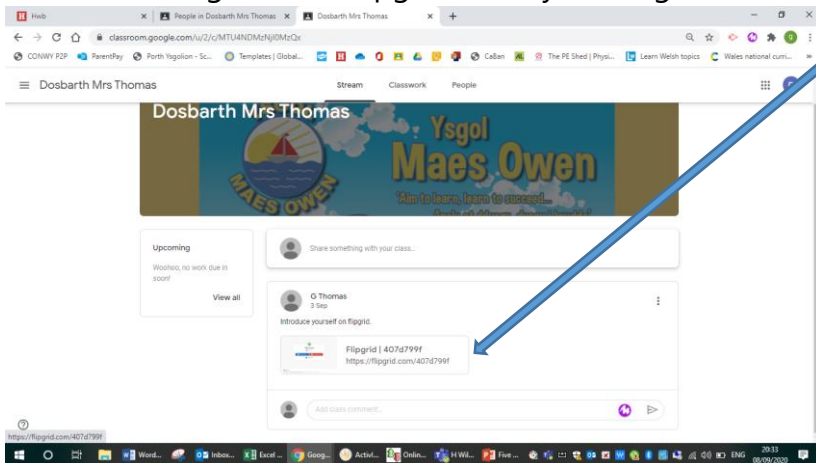

Logging into Hwb, Google Classroom and Flipgrid

1. Go to <https://hwb.gov.wales> and login with your username and password.

2. Click on 'Google for education'

3. At this point you may have to login again – use the same username and password

4. The classroom should appear just click join.

5. If the classroom isn't there click on the circle with the letter and sign out of all accounts then sign in with the username and password.

6. Have a go at the Flipgrid task by clicking on the link in the classroom.