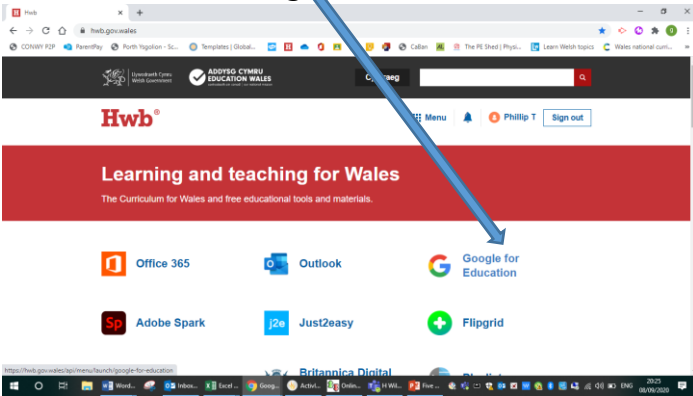

Logging into Hwb, Google Classroom and Flipgrid

1. Go to <https://hwb.gov.wales> and login with your username and password.

2. Click on 'Google for education'

3. At this point you may have to login again – use the same username and password

4. The classroom should appear just click join.

5. If the classroom isn't there click on the circle with the letter and sign out of all accounts then sign in with the username and password.

6. Have a go at the Flipgrid task by clicking on the link in the classroom.