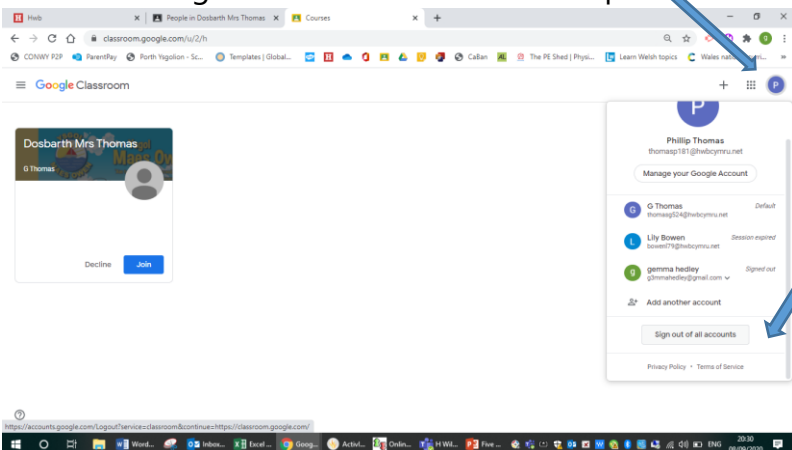

Logging into Hwb, Google Classroom and Flipgrid

1. Go to <https://hwb.gov.wales> and login with your username and password.

2. Click on 'Google for education'

3. At this point you may have to login again – use the same username and password

4. The classroom should appear just click join.

5. If the classroom isn't there click on the circle with the letter and sign out of all accounts then sign in with the username and password.

6. Have a go at the Flipgrid task by clicking on the link in the classroom.